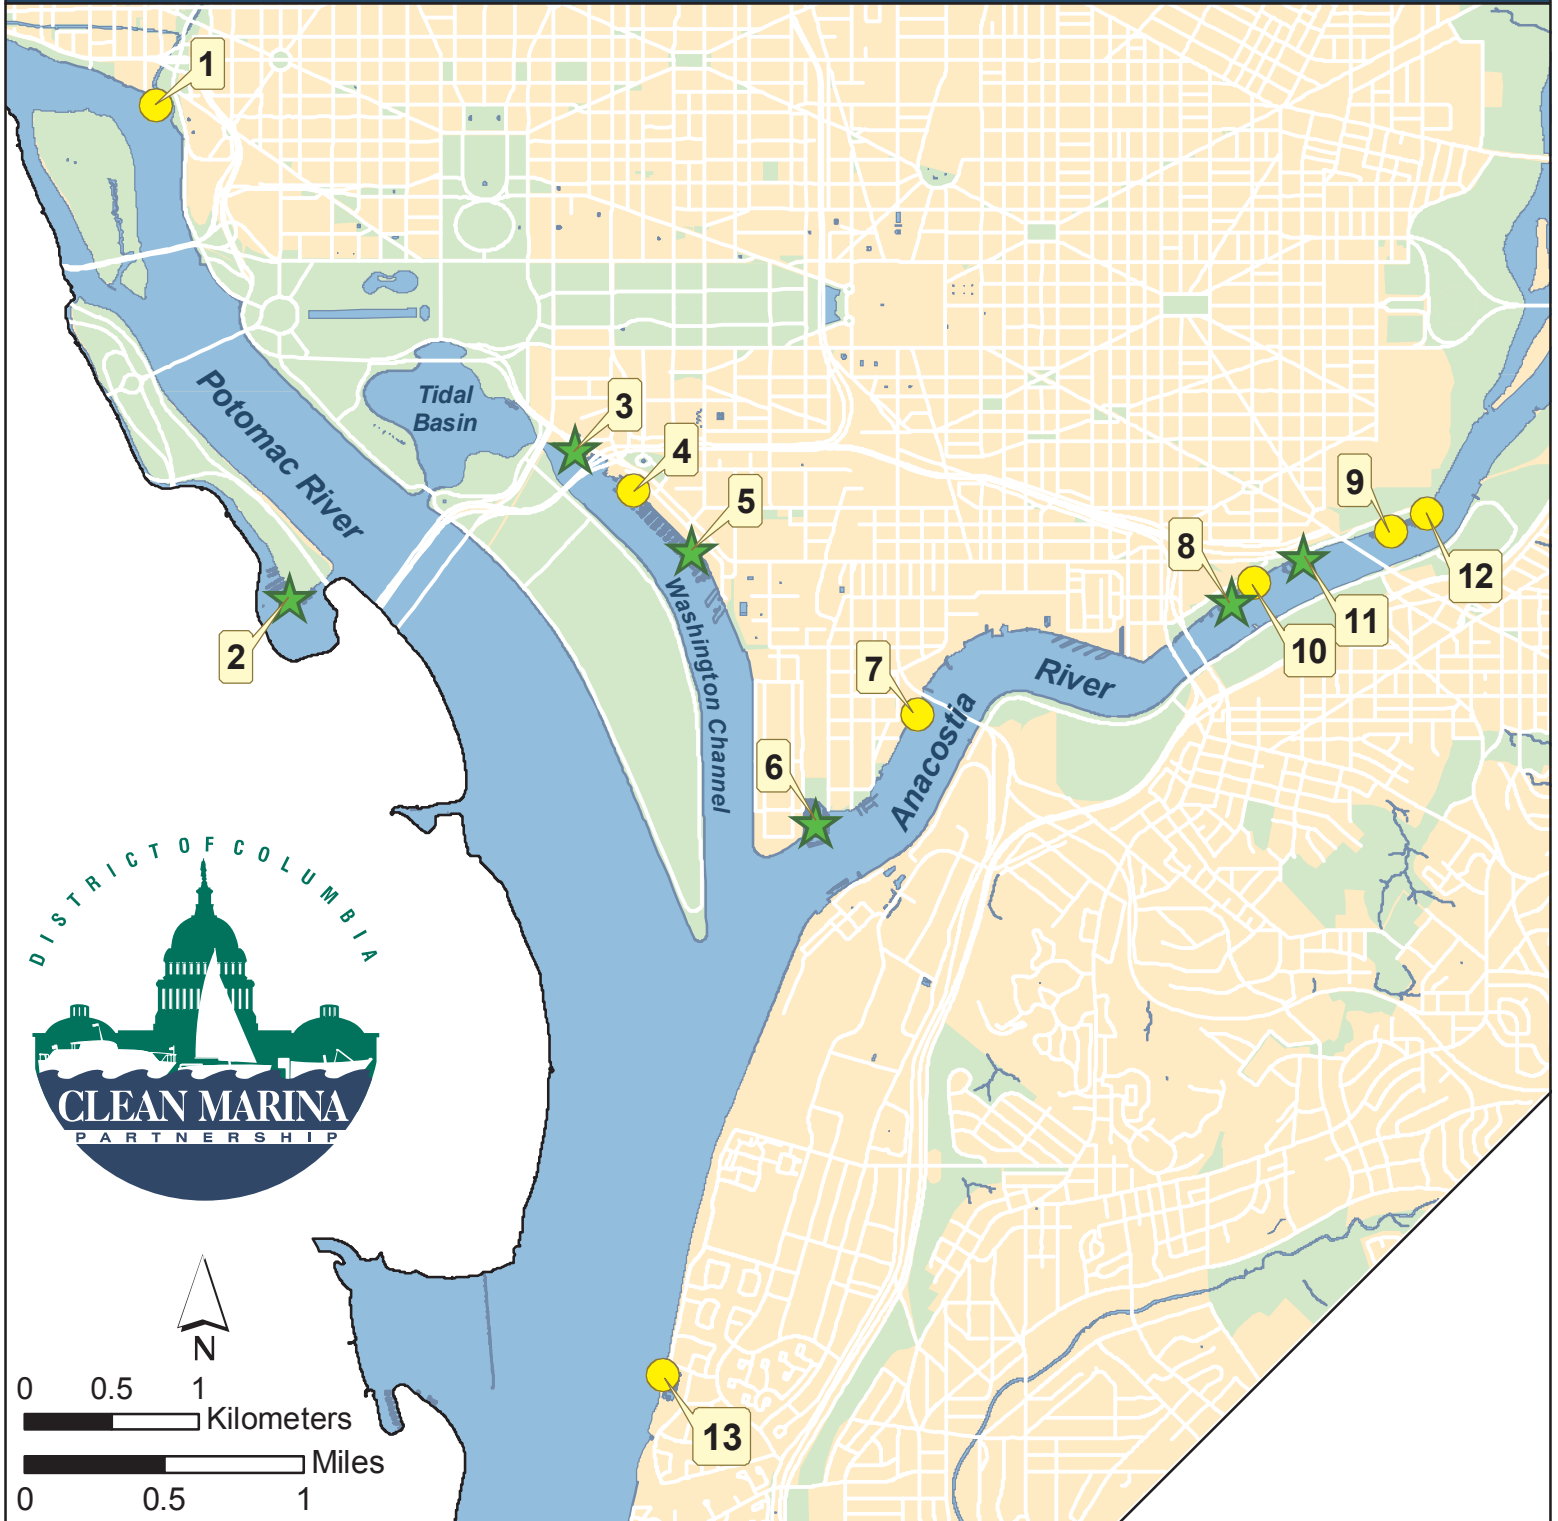

Marinas in the District of Columbia

0 0.5 1 Kilometers

0 0.5 1 Miles

Legend

-  Certified Clean Marinas
-  Other Marinas
-  Parks

- 1.– Thompson Boat Club
- 2.– Columbia Island Marina
- 3.– Washington Marina Company
- 4.– Capitol Yacht Club
- 5.– The Gangplank Marina
- 6.– James Creek Marina
- 7.– Buzzards Point Marina
- 8.– Eastern Power Boat Club
- 9.– Anacostia Marina
- 10.– District Yacht Club
- 11.– Washington Yacht Club
- 12.– Seafarer's Yacht Club
- 13.– Bolling Air Force Base